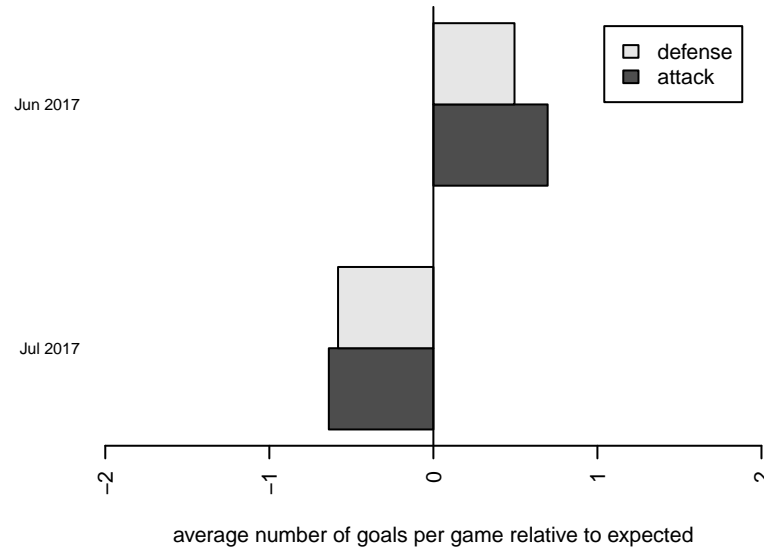

# Cheney Storm FC G02

Cheney Storm FC  
Cheney, WA  
G02 total strength=1492  
attack=17.4 defense=6.94  
fall league = PSPL WSPL U16  
notes= Showalter 2013-5

alt names used:  
IEYSA G02 Storm FC Showalter  
STORM FC G02 SHOWALTER  
STORM FC STORM (WA)

Venues played:  
2017 Clash At the Border Gold/Silver/Bronze  
2017 River City Cup U15-U16 ('02,'03) U16  
2017 PSPL WSPL U16

**attack and defense variance (black dot)  
relative to other teams  
and top 10 in region**

**attack and defense rating  
relative to others at age  
and all opponents in last 13 months**

**Performance relative to 13 month average**

**Performance relative to 13 month average**

<b>date</b>	<b>home</b>		<b>away</b>		<b>venue</b>	<b>pred.home</b>	<b>pred.away</b>
2017-12-02	Cheney Storm FC G02	1	MRFC Blue G02	1	2017 PSPL WSPL U16	1.67	1.86
2017-11-19	Cheney Storm FC G02	0	FPSC Fury Black G02	4	2017 PSPL WSPL U16	0.97	4.17
2017-08-20	TC United Navy G02	5	Cheney Storm FC G02	2	2017 PSPL WSPL U16	2.48	1.07
2017-08-19	NPSA Titans Navy G02	2	Cheney Storm FC G02	1	2017 PSPL WSPL U16	2.77	1.86
2017-07-30	Valor Black Deatherage G03	7	Cheney Storm FC G02	0	2017 River City Cup U15-U16 ('02,'03) U1	4.53	1.01
2017-07-29	Cheney Storm FC G02	3	SSC Shadow Elite Krum G03	0	2017 River City Cup U15-U16 ('02,'03) U1	3.78	0.33
2017-07-29	Cheney Storm FC G02	1	North Idaho Inferno Blue G02	5	2017 River City Cup U15-U16 ('02,'03) U1	1.12	5.40
2017-06-25	Cheney Storm FC G02	1	Eastside FC Blue G02	0	2017 Clash At the Border Gold/Silver/Bro	1.90	1.35
2017-06-25	Cheney Storm FC G02	6	Longview RF Athletics G02	1	2017 Clash At the Border Gold/Silver/Bro	3.36	1.43
2017-06-24	Cheney Storm FC G02	4	Washington Timbers White 1 G02	3	2017 Clash At the Border Gold/Silver/Bro	2.65	1.56
2017-06-24	Oregon Trails FC Fusion G02	0	Cheney Storm FC G02	2	2017 Clash At the Border Gold/Silver/Bro	0.99	3.45
2017-06-23	Cheney Storm FC G02	7	RSA Elite Giove G02	0	2017 Clash At the Border Gold/Silver/Bro	5.16	1.14