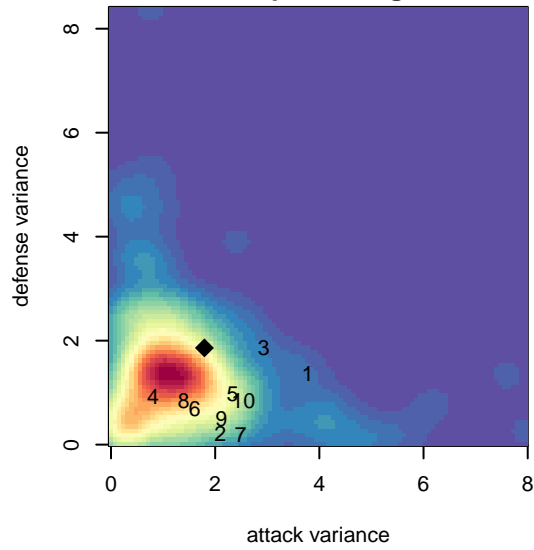

# Cheney Storm FC G02

Cheney Storm FC  
Cheney, WA  
G02 total strength=1492  
attack=17.4 defense=6.94  
fall league = PSPL WSPL U16  
notes= Showalter 2013-5

alt names used:  
IEYSA G02 Storm FC Showalter  
STORM FC G02 SHOWALTER  
STORM FC STORM (WA)

Venues played:  
2017 Clash At the Border Gold/Silver/Bronze  
2017 River City Cup U15-U16 ('02,'03) U16  
2017 PSPL WSPL U16

**attack and defense variance (black dot)  
relative to other teams  
and top 10 in region**