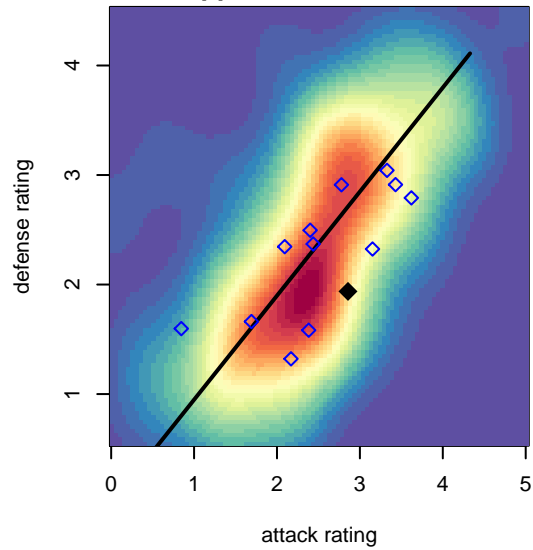

**attack and defense rating
relative to others at age
and all opponents in last 13 months**