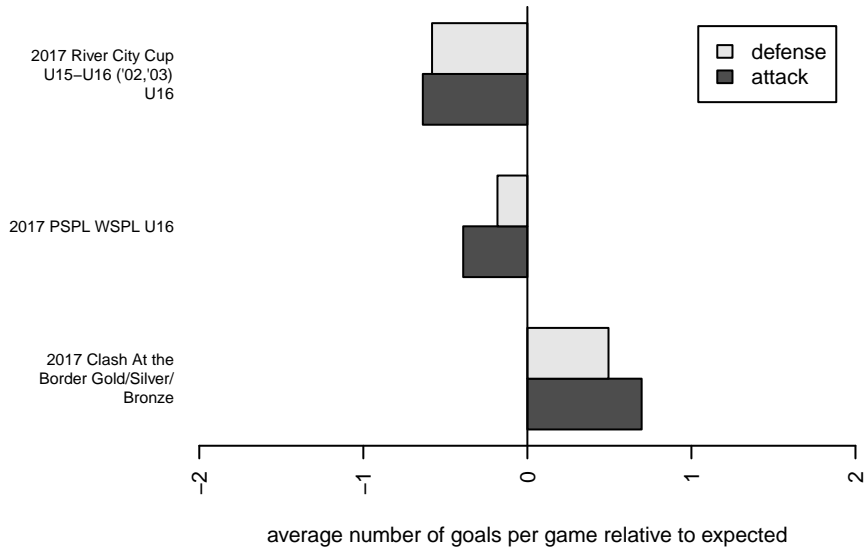

# Cheney Storm FC G02

Cheney Storm FC  
Cheney, WA  
G02 total strength=1492  
attack=17.4 defense=6.94  
fall league = PSPL WSPL U16  
notes= Showalter 2013-5

alt names used:  
IEYSA G02 Storm FC Showalter  
STORM FC G02 SHOWALTER  
STORM FC STORM (WA)

Venues played:  
2017 Clash At the Border Gold/Silver/Bronze  
2017 River City Cup U15-U16 ('02,'03) U16  
2017 PSPL WSPL U16

**attack and defense variance (black dot)  
relative to other teams  
and top 10 in region**

**attack and defense rating  
relative to others at age  
and all opponents in last 13 months**

**Performance relative to 13 month average**

**Performance relative to 13 month average**

<b>date</b>	<b>home</b>		<b>away</b>		<b>venue</b>	<b>pred.home</b>	<b>pred.away</b>
2017-12-02	Cheney Storm FC G02	1	MRFC Blue G02	1	2017 PSPL WSPL U16	1.67	1.86
2017-11-19	Cheney Storm FC G02	0	FPSC Fury Black G02	4	2017 PSPL WSPL U16	0.97	4.17
2017-08-20	TC United Navy G02	5	Cheney Storm FC G02	2	2017 PSPL WSPL U16	2.48	1.07
2017-08-19	NPSA Titans Navy G02	2	Cheney Storm FC G02	1	2017 PSPL WSPL U16	2.77	1.86
2017-07-30	Valor Black Deatherage G03	7	Cheney Storm FC G02	0	2017 River City Cup U15-U16 ('02,'03) U1	4.53	1.01
2017-07-29	Cheney Storm FC G02	3	SSC Shadow Elite Krum G03	0	2017 River City Cup U15-U16 ('02,'03) U1	3.78	0.33
2017-07-29	Cheney Storm FC G02	1	North Idaho Inferno Blue G02	5	2017 River City Cup U15-U16 ('02,'03) U1	1.12	5.40
2017-06-25	Cheney Storm FC G02	1	Eastside FC Blue G02	0	2017 Clash At the Border Gold/Silver/Bro	1.90	1.35
2017-06-25	Cheney Storm FC G02	6	Longview RF Athletics G02	1	2017 Clash At the Border Gold/Silver/Bro	3.36	1.43
2017-06-24	Cheney Storm FC G02	4	Washington Timbers White 1 G02	3	2017 Clash At the Border Gold/Silver/Bro	2.65	1.56
2017-06-24	Oregon Trails FC Fusion G02	0	Cheney Storm FC G02	2	2017 Clash At the Border Gold/Silver/Bro	0.99	3.45
2017-06-23	Cheney Storm FC G02	7	RSA Elite Giove G02	0	2017 Clash At the Border Gold/Silver/Bro	5.16	1.14