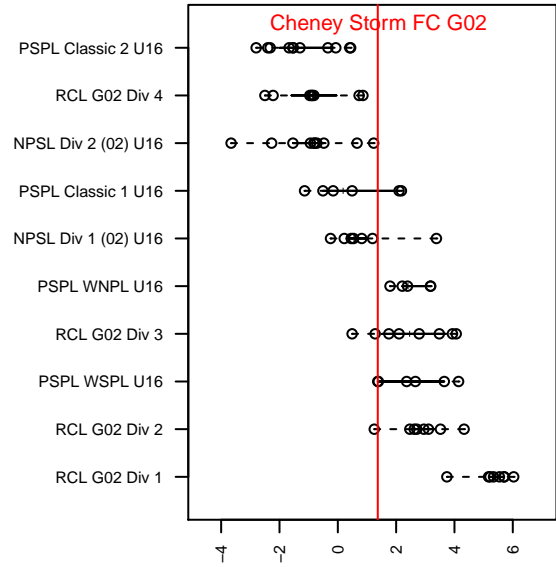

# Cheney Storm FC G02

Cheney Storm FC  
Cheney, WA  
G02 total strength=1492  
attack=17.4 defense=6.94  
fall league = PSPL WSPL U16  
notes= Showalter 2013-5

alt names used:  
IEYSA G02 Storm FC Showalter  
STORM FC G02 SHOWALTER  
STORM FC STORM (WA)

Venues played:  
2017 Clash At the Border Gold/Silver/Bronze  
2017 River City Cup U15-U16 ('02,'03) U16  
2017 PSPL WSPL U16

**attack and defense variance (black dot)  
relative to other teams  
and top 10 in region**

**attack and defense rating  
relative to others at age  
and all opponents in last 13 months**

**Performance relative to 13 month average**

**Performance relative to 13 month average**

<b>date</b>	<b>home</b>		<b>away</b>		<b>venue</b>	<b>pred.home</b>	<b>pred.away</b>
2017-12-02	Cheney Storm FC G02	1	MRFC Blue G02	1	2017 PSPL WSPL U16	1.67	1.86
2017-11-19	Cheney Storm FC G02	0	FPSC Fury Black G02	4	2017 PSPL WSPL U16	0.97	4.17
2017-08-20	TC United Navy G02	5	Cheney Storm FC G02	2	2017 PSPL WSPL U16	2.48	1.07
2017-08-19	NPSA Titans Navy G02	2	Cheney Storm FC G02	1	2017 PSPL WSPL U16	2.77	1.86
2017-07-30	Valor Black Deatherage G03	7	Cheney Storm FC G02	0	2017 River City Cup U15-U16 ('02,'03) U1	4.53	1.01
2017-07-29	Cheney Storm FC G02	3	SSC Shadow Elite Krum G03	0	2017 River City Cup U15-U16 ('02,'03) U1	3.78	0.33
2017-07-29	Cheney Storm FC G02	1	North Idaho Inferno Blue G02	5	2017 River City Cup U15-U16 ('02,'03) U1	1.12	5.40
2017-06-25	Cheney Storm FC G02	1	Eastside FC Blue G02	0	2017 Clash At the Border Gold/Silver/Bro	1.90	1.35
2017-06-25	Cheney Storm FC G02	6	Longview RF Athletics G02	1	2017 Clash At the Border Gold/Silver/Bro	3.36	1.43
2017-06-24	Cheney Storm FC G02	4	Washington Timbers White 1 G02	3	2017 Clash At the Border Gold/Silver/Bro	2.65	1.56
2017-06-24	Oregon Trails FC Fusion G02	0	Cheney Storm FC G02	2	2017 Clash At the Border Gold/Silver/Bro	0.99	3.45
2017-06-23	Cheney Storm FC G02	7	RSA Elite Giove G02	0	2017 Clash At the Border Gold/Silver/Bro	5.16	1.14