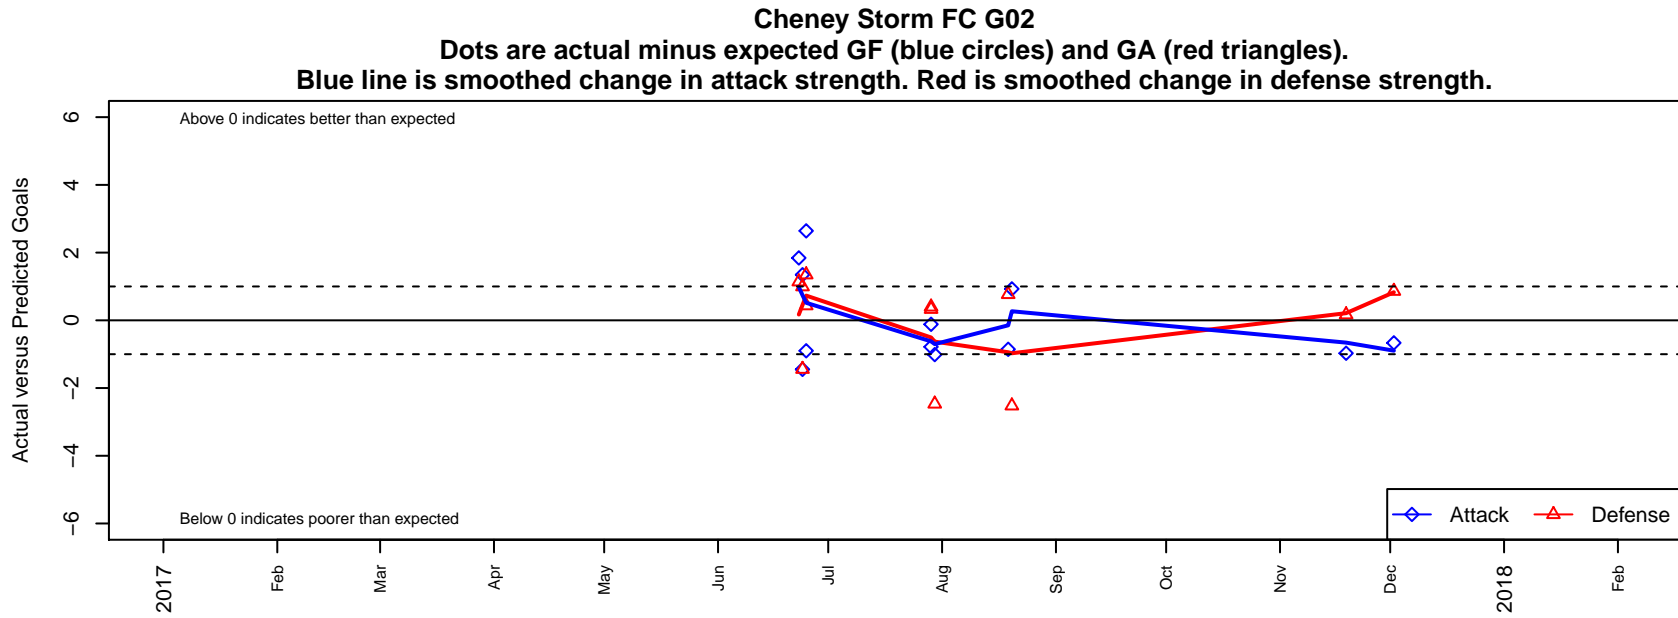

# Cheney Storm FC G02

Cheney Storm FC  
Cheney, WA  
G02 total strength=1492  
attack=17.4 defense=6.94  
fall league = PSPL WSPL U16  
notes= Showalter 2013-5

alt names used:  
IEYSA G02 Storm FC Showalter  
STORM FC G02 SHOWALTER  
STORM FC STORM (WA)

Venues played:  
2017 Clash At the Border Gold/Silver/Bronze  
2017 River City Cup U15-U16 ('02,'03) U16  
2017 PSPL WSPL U16

**attack and defense variance (black dot)  
relative to other teams  
and top 10 in region**